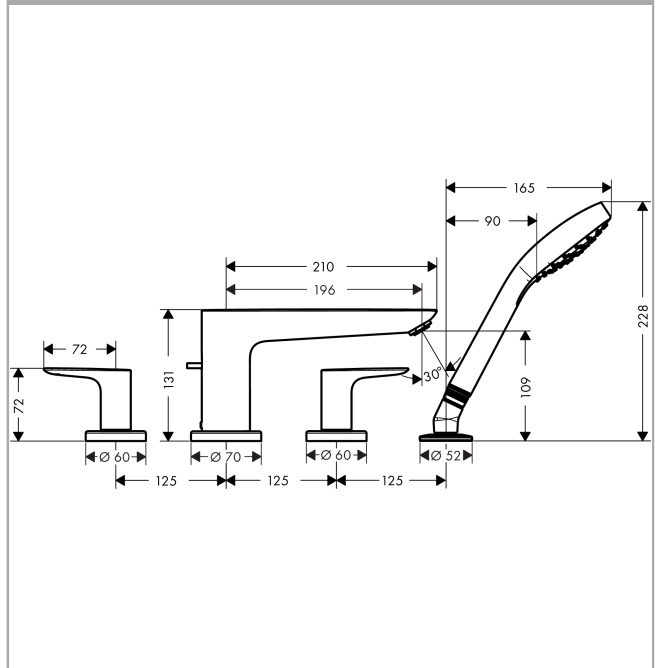

Talis E

4-hole rim mounted bath mixer

Surfaces: **Brushed Bronze** Article Number: **71748140**

Description

product features

- consists of: 4-hole rim mounted bath mixer, hand shower
- 2 functions
- projection 196 mm
- maximum pull-out length of hand shower: 1.60 m
- maximum flow rate at 3 bar: 23,8 l/min
- flow rate for bath spout at 3 bar: 23,8 l/min
- flow rate of hand shower at 3 bar: 16,7 l/min
- min. operating pressure: 1 bar
- non-return valve
- connection dimension: DN15

Technology

Design awards

Product image

Scale drawing

Flowchart

Talis E
4-hole rim mounted bath mixer
 Surfaces: **Brushed Bronze** Article Number: **71748140**

Exploded Drawing

Year of production: >07/19

Talis E

4-hole rim mounted bath mixer

Surfaces: **Brushed Bronze** Article Number: **71748140**

Spare part list

Year of production: >07/19

Pos.	Description	Article Number	Price	PU
1	spout cpl.	92780140	-	1
2	aerator M24x1 (25 l/min)	92512140	-	1
3	diverter knob	98707140	-	1
4	hollow set screw M6x6	97660000	-	1
5	O-ring 41x1,5	98168000	-	1
6	escutcheon Ø 70 mm	97779140	-	1
7	O-ring 58x3	98202000	-	1
8	selector assy	96775000	-	1
9	O-Ring 14x2,5	98189000	-	1
10	O-Ring 23x2,5	98183000	-	1
11	O-Ring 22x2	98185000	-	1
12	O-ring 9x2,5	98217000	-	1
13	handle	92779140	-	1
14	handle fixing set	94184000	-	1
15	set of color-rings cold / hot water	95819000	-	1
16	escutcheon	31098140	-	1
17	flat seal	98749000	-	1
18	handshower	26814XXX	> € 44,15	-
19	filter insert	97708000	-	1
20	shower holder	28071140	-	1
21	set of non return valves DW 15	94074000	-	1
22	escutcheon Ø 52 mm	97159140	-	1
a	concealed item	13244180	-	1
b	Grease	90920000	-	1