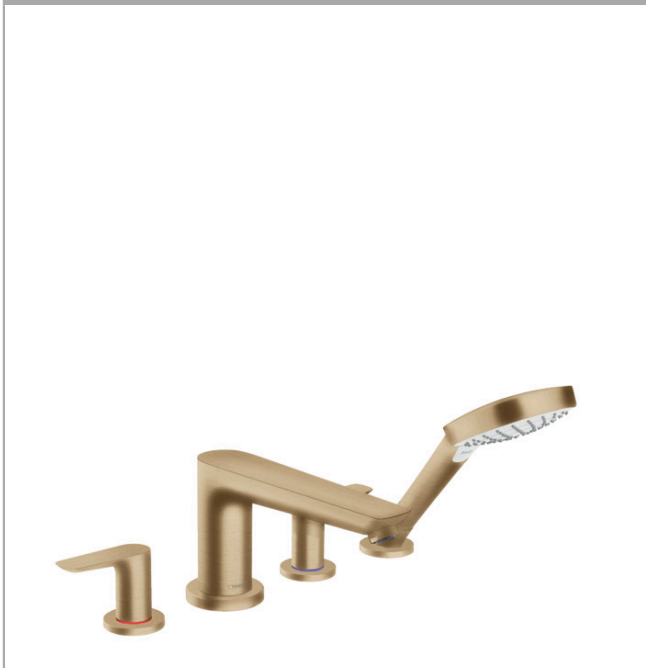

Talis E

4-hole rim mounted bath mixer

Surfaces: **Brushed Bronze** Article Number: **71748140**

Description

product features

- consists of: 4-hole rim mounted bath mixer, hand shower
- 2 functions
- projection 196 mm
- maximum pull-out length of hand shower: 1.60 m
- maximum flow rate at 3 bar: 23,8 l/min
- flow rate for bath spout at 3 bar: 23,8 l/min
- flow rate of hand shower at 3 bar: 16,7 l/min
- min. operating pressure: 1 bar
- non-return valve
- connection dimension: DN15

Technology

Design awards

Product image

Scale drawing

Flowchart

Talis E
4-hole rim mounted bath mixer
 Surfaces: **Brushed Bronze** Article Number: **71748140**

Exploded Drawing

Year of production: >07/19

Talis E

4-hole rim mounted bath mixer

Surfaces: **Brushed Bronze** Article Number: **71748140**

Spare part list

Year of production: >07/19

Pos.	Description	Article Number	Price	PU
1	spout cpl.	92780140	-	1
2	aerator M24x1 (25 l/min)	92512140	-	1
3	diverter knob	98707140	-	1
4	hollow set screw M6x6	97660000	-	1
5	O-ring 41x1,5	98168000	-	1
6	escutcheon Ø 70 mm	97779140	-	1
7	O-ring 58x3	98202000	-	1
8	selector assy	96775000	-	1
9	O-Ring 14x2,5	98189000	-	1
10	O-Ring 23x2,5	98183000	-	1
11	O-Ring 22x2	98185000	-	1
12	O-ring 9x2,5	98217000	-	1
13	handle	92779140	-	1
14	handle fixing set	94184000	-	1
15	set of color-rings cold / hot water	95819000	-	1
16	escutcheon	31098140	-	1
17	flat seal	98749000	-	1
18	handshower	26814XXX	> € 44,15	-
19	filter insert	97708000	-	1
20	shower holder	28071140	-	1
21	set of non return valves DW 15	94074000	-	1
22	escutcheon Ø 52 mm	97159140	-	1
a	concealed item	13244180	-	1
b	Grease	90920000	-	1