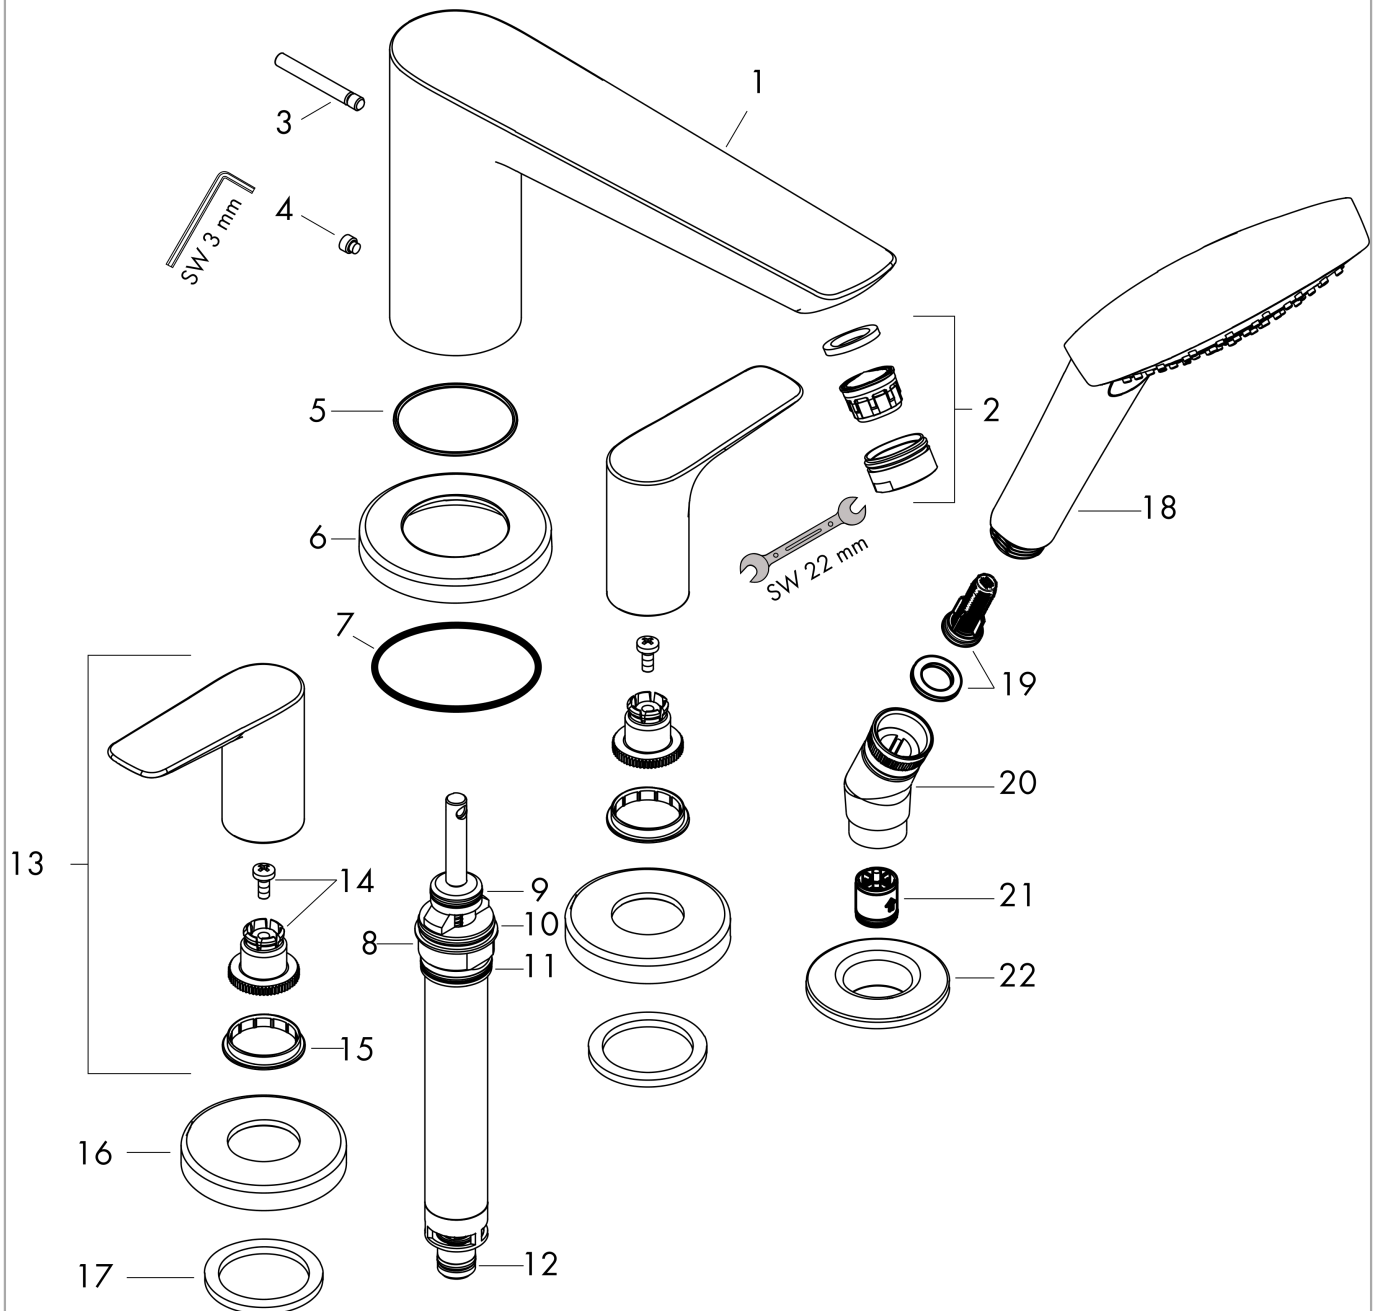

Talis E

4-hole rim mounted bath mixer

Surfaces: **Brushed Bronze** Article Number: **71748140**

Description

product features

- consists of: 4-hole rim mounted bath mixer, hand shower
- 2 functions
- projection 196 mm
- maximum pull-out length of hand shower: 1.60 m
- maximum flow rate at 3 bar: 23,8 l/min
- flow rate for bath spout at 3 bar: 23,8 l/min
- flow rate of hand shower at 3 bar: 16,7 l/min
- min. operating pressure: 1 bar
- non-return valve
- connection dimension: DN15

Technology

Design awards

Product image

Scale drawing

Flowchart

Talis E
4-hole rim mounted bath mixer
 Surfaces: **Brushed Bronze** Article Number: **71748140**

Exploded Drawing

Year of production: >07/19

Talis E

4-hole rim mounted bath mixer

Surfaces: **Brushed Bronze** Article Number: **71748140**

Spare part list

Year of production: >07/19

Pos.	Description	Article Number	Price	PU
1	spout cpl.	92780140	-	1
2	aerator M24x1 (25 l/min)	92512140	-	1
3	diverter knob	98707140	-	1
4	hollow set screw M6x6	97660000	-	1
5	O-ring 41x1,5	98168000	-	1
6	escutcheon Ø 70 mm	97779140	-	1
7	O-ring 58x3	98202000	-	1
8	selector assy	96775000	-	1
9	O-Ring 14x2,5	98189000	-	1
10	O-Ring 23x2,5	98183000	-	1
11	O-Ring 22x2	98185000	-	1
12	O-ring 9x2,5	98217000	-	1
13	handle	92779140	-	1
14	handle fixing set	94184000	-	1
15	set of color-rings cold / hot water	95819000	-	1
16	escutcheon	31098140	-	1
17	flat seal	98749000	-	1
18	handshower	26814XXX	> € 44,15	-
19	filter insert	97708000	-	1
20	shower holder	28071140	-	1
21	set of non return valves DW 15	94074000	-	1
22	escutcheon Ø 52 mm	97159140	-	1
a	concealed item	13244180	-	1
b	Grease	90920000	-	1