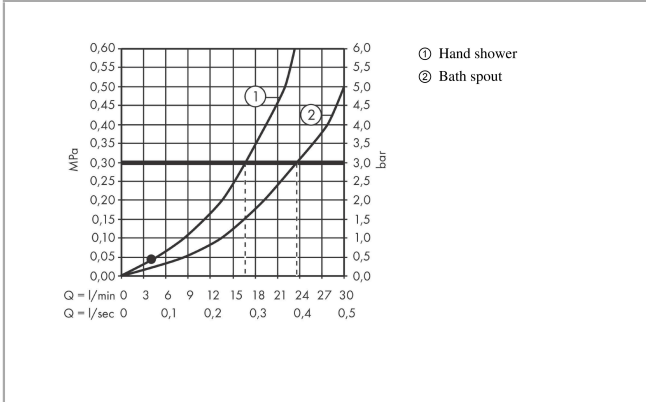

Talis E

4-hole rim mounted bath mixer

Surfaces: **Brushed Bronze** Article Number: **71748140**

Description

product features

- consists of: 4-hole rim mounted bath mixer, hand shower
- 2 functions
- projection 196 mm
- maximum pull-out length of hand shower: 1.60 m
- maximum flow rate at 3 bar: 23,8 l/min
- flow rate for bath spout at 3 bar: 23,8 l/min
- flow rate of hand shower at 3 bar: 16,7 l/min
- min. operating pressure: 1 bar
- non-return valve
- connection dimension: DN15

Technology

Design awards

Product image

Scale drawing

Flowchart

Talis E
4-hole rim mounted bath mixer
 Surfaces: **Brushed Bronze** Article Number: **71748140**

Exploded Drawing

Year of production: >07/19

Talis E

4-hole rim mounted bath mixer

Surfaces: **Brushed Bronze** Article Number: **71748140**

Spare part list

Year of production: >07/19

Pos.	Description	Article Number	Price	PU
1	spout cpl.	92780140	-	1
2	aerator M24x1 (25 l/min)	92512140	-	1
3	diverter knob	98707140	-	1
4	hollow set screw M6x6	97660000	-	1
5	O-ring 41x1,5	98168000	-	1
6	escutcheon Ø 70 mm	97779140	-	1
7	O-ring 58x3	98202000	-	1
8	selector assy	96775000	-	1
9	O-Ring 14x2,5	98189000	-	1
10	O-Ring 23x2,5	98183000	-	1
11	O-Ring 22x2	98185000	-	1
12	O-ring 9x2,5	98217000	-	1
13	handle	92779140	-	1
14	handle fixing set	94184000	-	1
15	set of color-rings cold / hot water	95819000	-	1
16	escutcheon	31098140	-	1
17	flat seal	98749000	-	1
18	handshower	26814XXX	> € 44,15	-
19	filter insert	97708000	-	1
20	shower holder	28071140	-	1
21	set of non return valves DW 15	94074000	-	1
22	escutcheon Ø 52 mm	97159140	-	1
a	concealed item	13244180	-	1
b	Grease	90920000	-	1